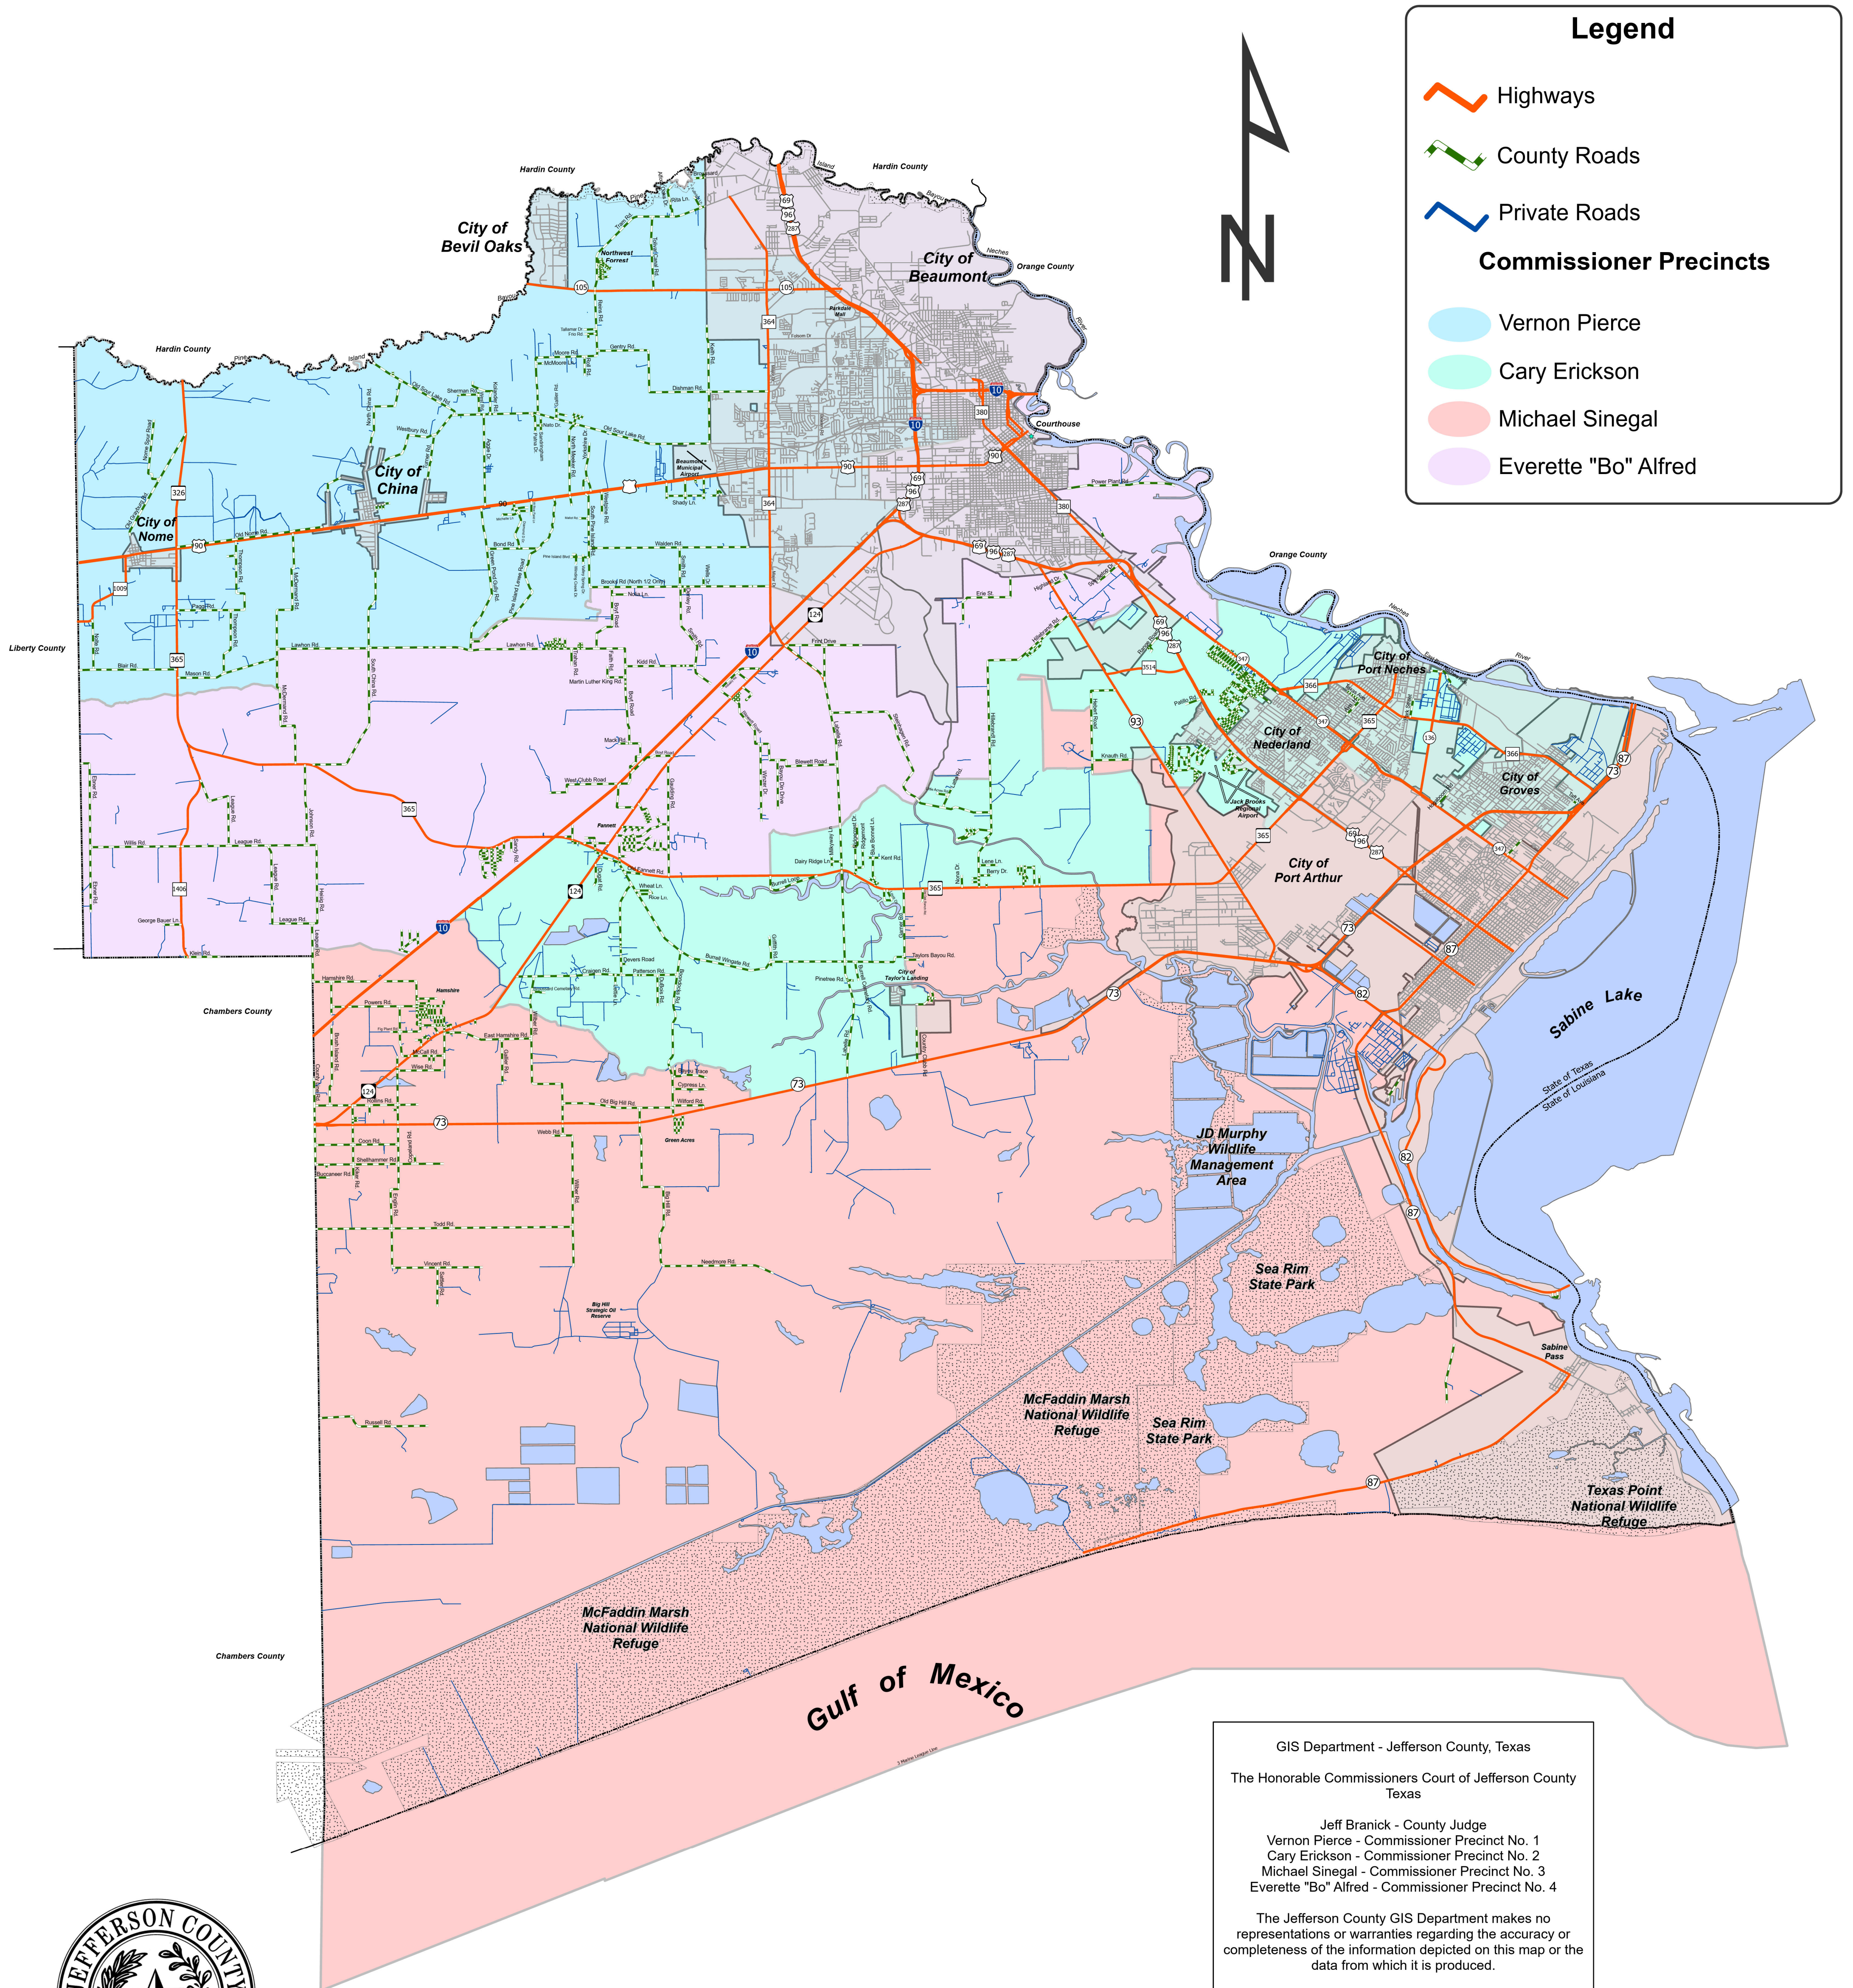

Jefferson County, Texas

Commissioner Precincts

Legend

- Highways
- County Roads
- Private Roads

Commissioner Precincts

- Vernon Pierce
- Cary Erickson
- Michael Sinegal
- Everette "Bo" Alfred

GIS Department - Jefferson County, Texas
 The Honorable Commissioners Court of Jefferson County
 Texas

Jeff Branick - County Judge
 Vernon Pierce - Commissioner Precinct No. 1
 Cary Erickson - Commissioner Precinct No. 2
 Michael Sinegal - Commissioner Precinct No. 3
 Everette "Bo" Alfred - Commissioner Precinct No. 4

The Jefferson County GIS Department makes no representations or warranties regarding the accuracy or completeness of the information depicted on this map or the data from which it is produced.

This map IS NOT suitable for navigational purposes and does not purport to depict or establish the boundaries between private and public land.

This map indicates various political subdivisions of Jefferson County, Texas. While the map does its best to show locations of all boundaries, please understand that various boundaries follow the same course.