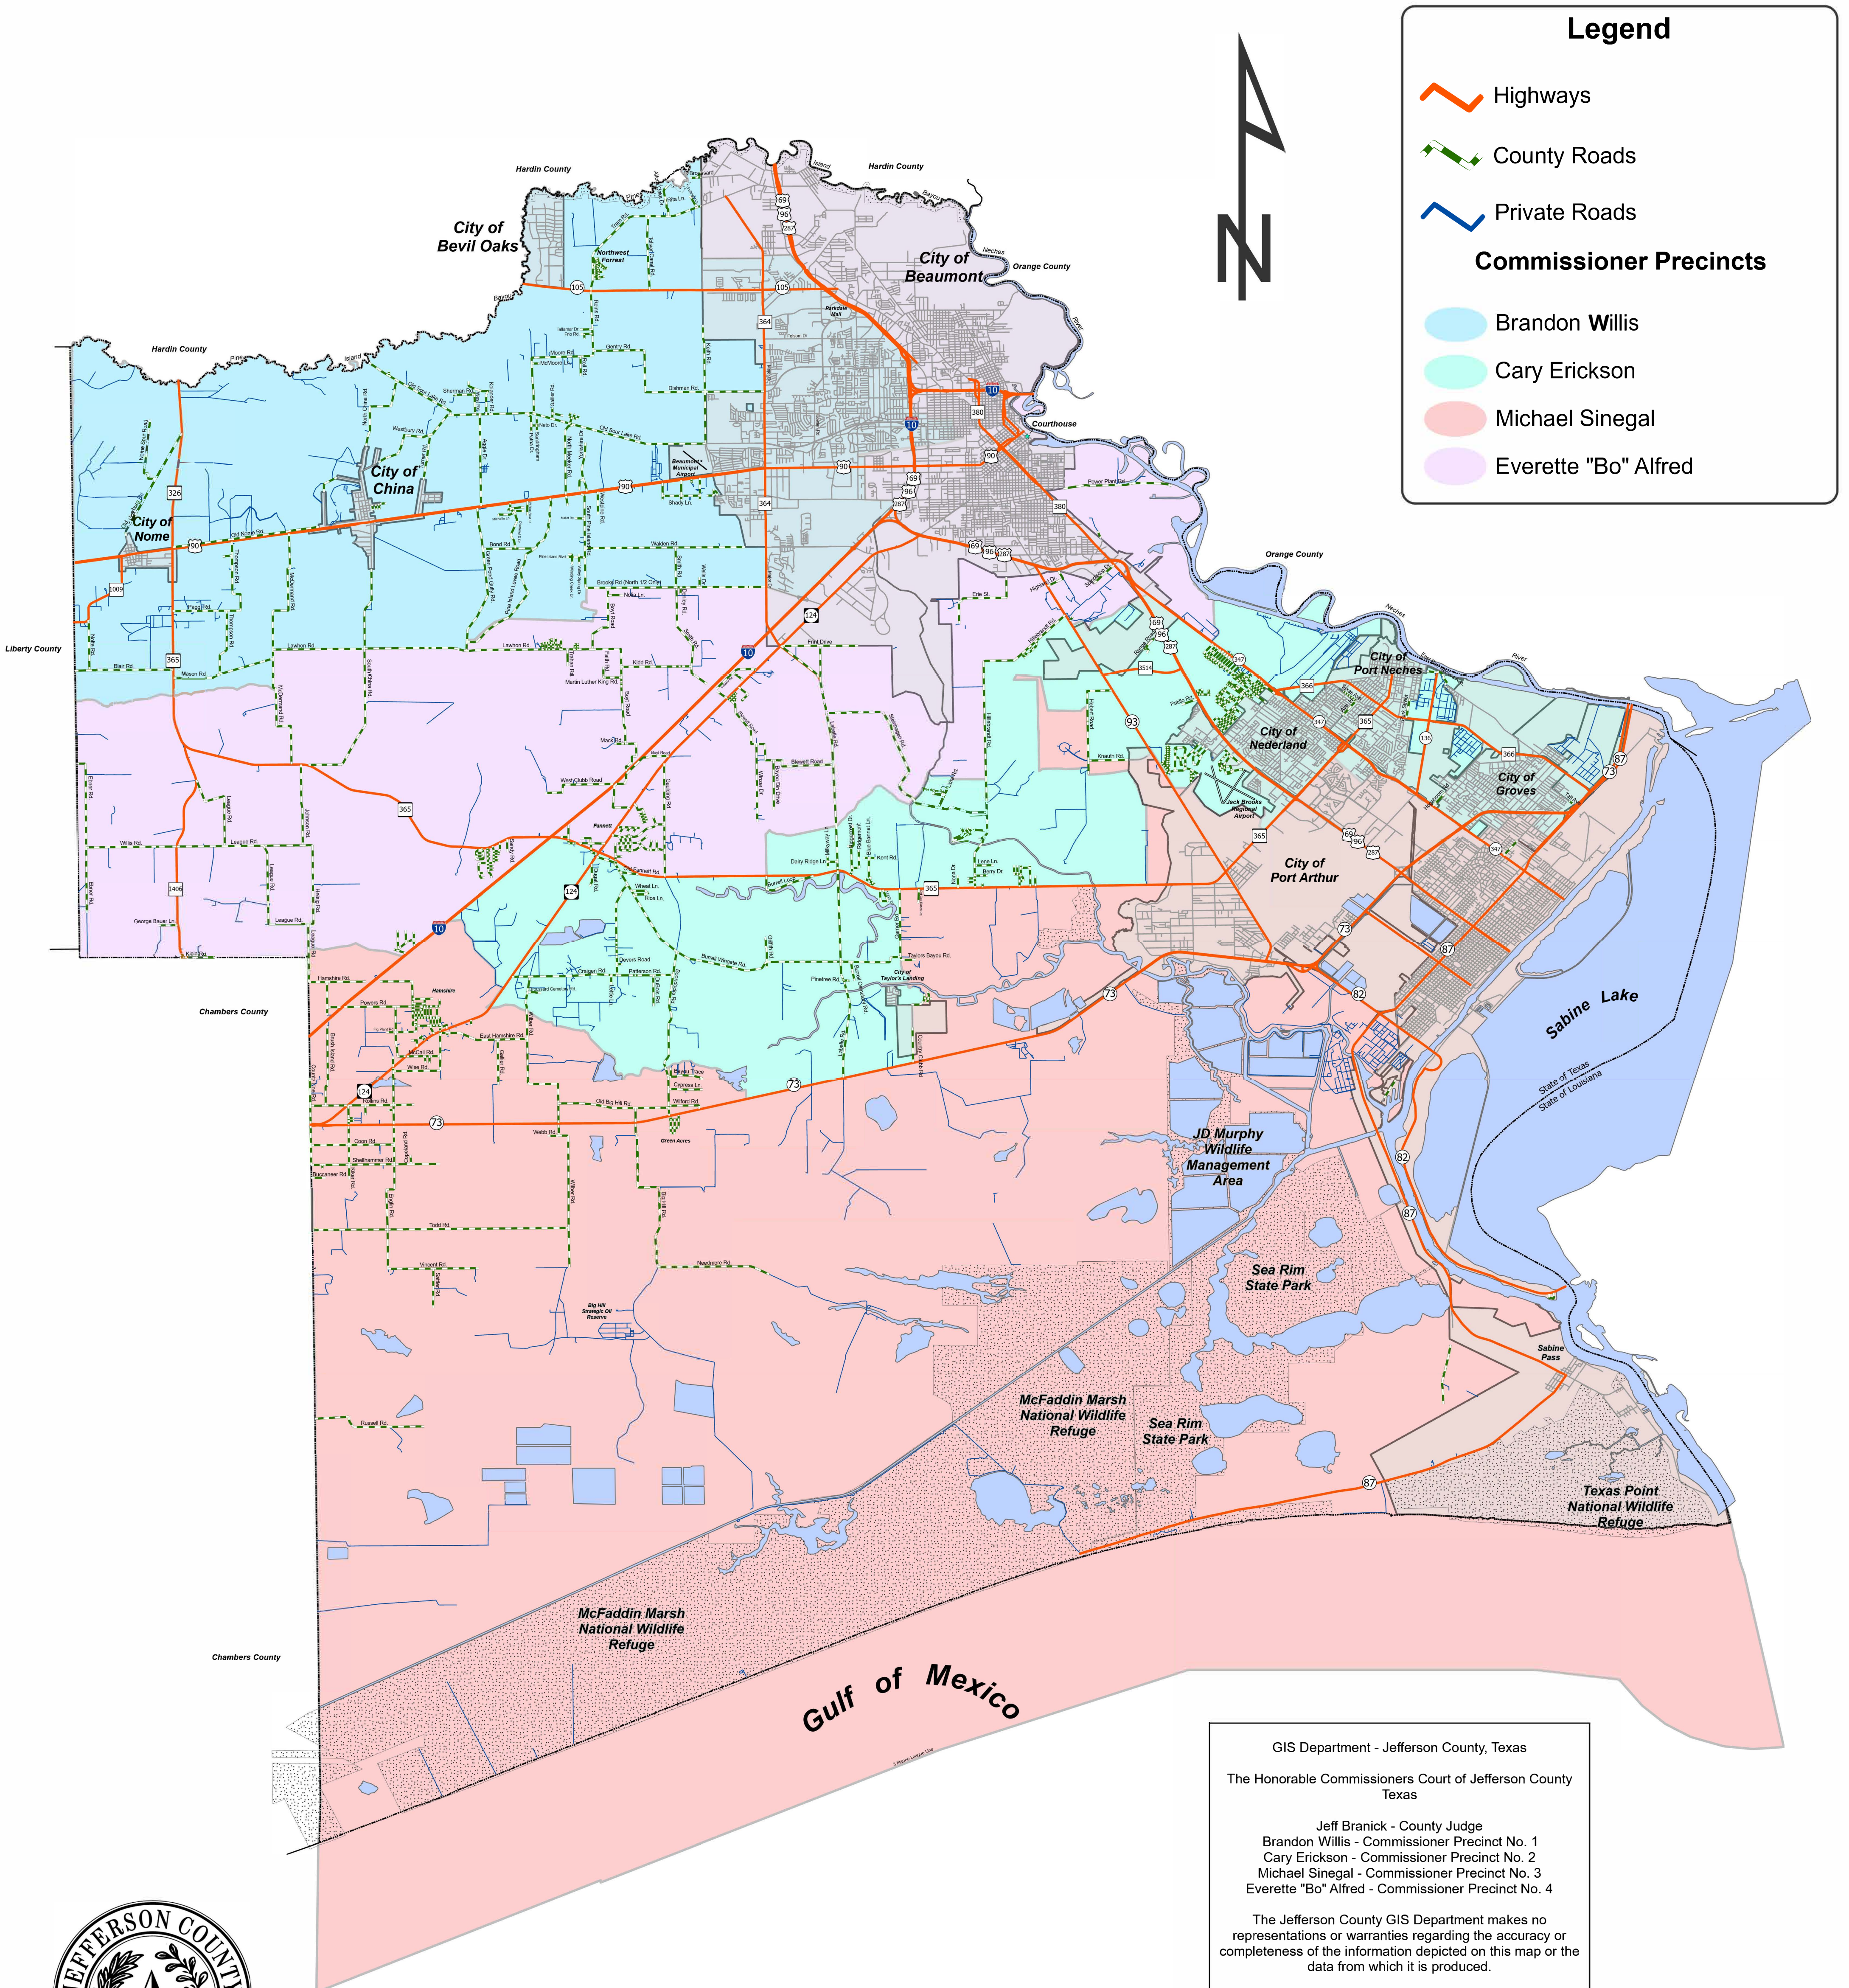

Jefferson County, Texas

Commissioner Precincts

Legend

- Highways
- County Roads
- Private Roads

Commissioner Precincts

- Brandon Willis
- Cary Erickson
- Michael Sinegal
- Everette "Bo" Alfred

GIS Department - Jefferson County, Texas
 The Honorable Commissioners Court of Jefferson County
 Texas

Jeff Branick - County Judge
 Brandon Willis - Commissioner Precinct No. 1
 Cary Erickson - Commissioner Precinct No. 2
 Michael Sinegal - Commissioner Precinct No. 3
 Everette "Bo" Alfred - Commissioner Precinct No. 4

The Jefferson County GIS Department makes no representations or warranties regarding the accuracy or completeness of the information depicted on this map or the data from which it is produced.

This map IS NOT suitable for navigational purposes and does not purport to depict or establish the boundaries between private and public land.

This map indicates various political subdivisions of Jefferson County, Texas. While the map does its best to show locations of all boundaries, please understand that various boundaries follow the same course.