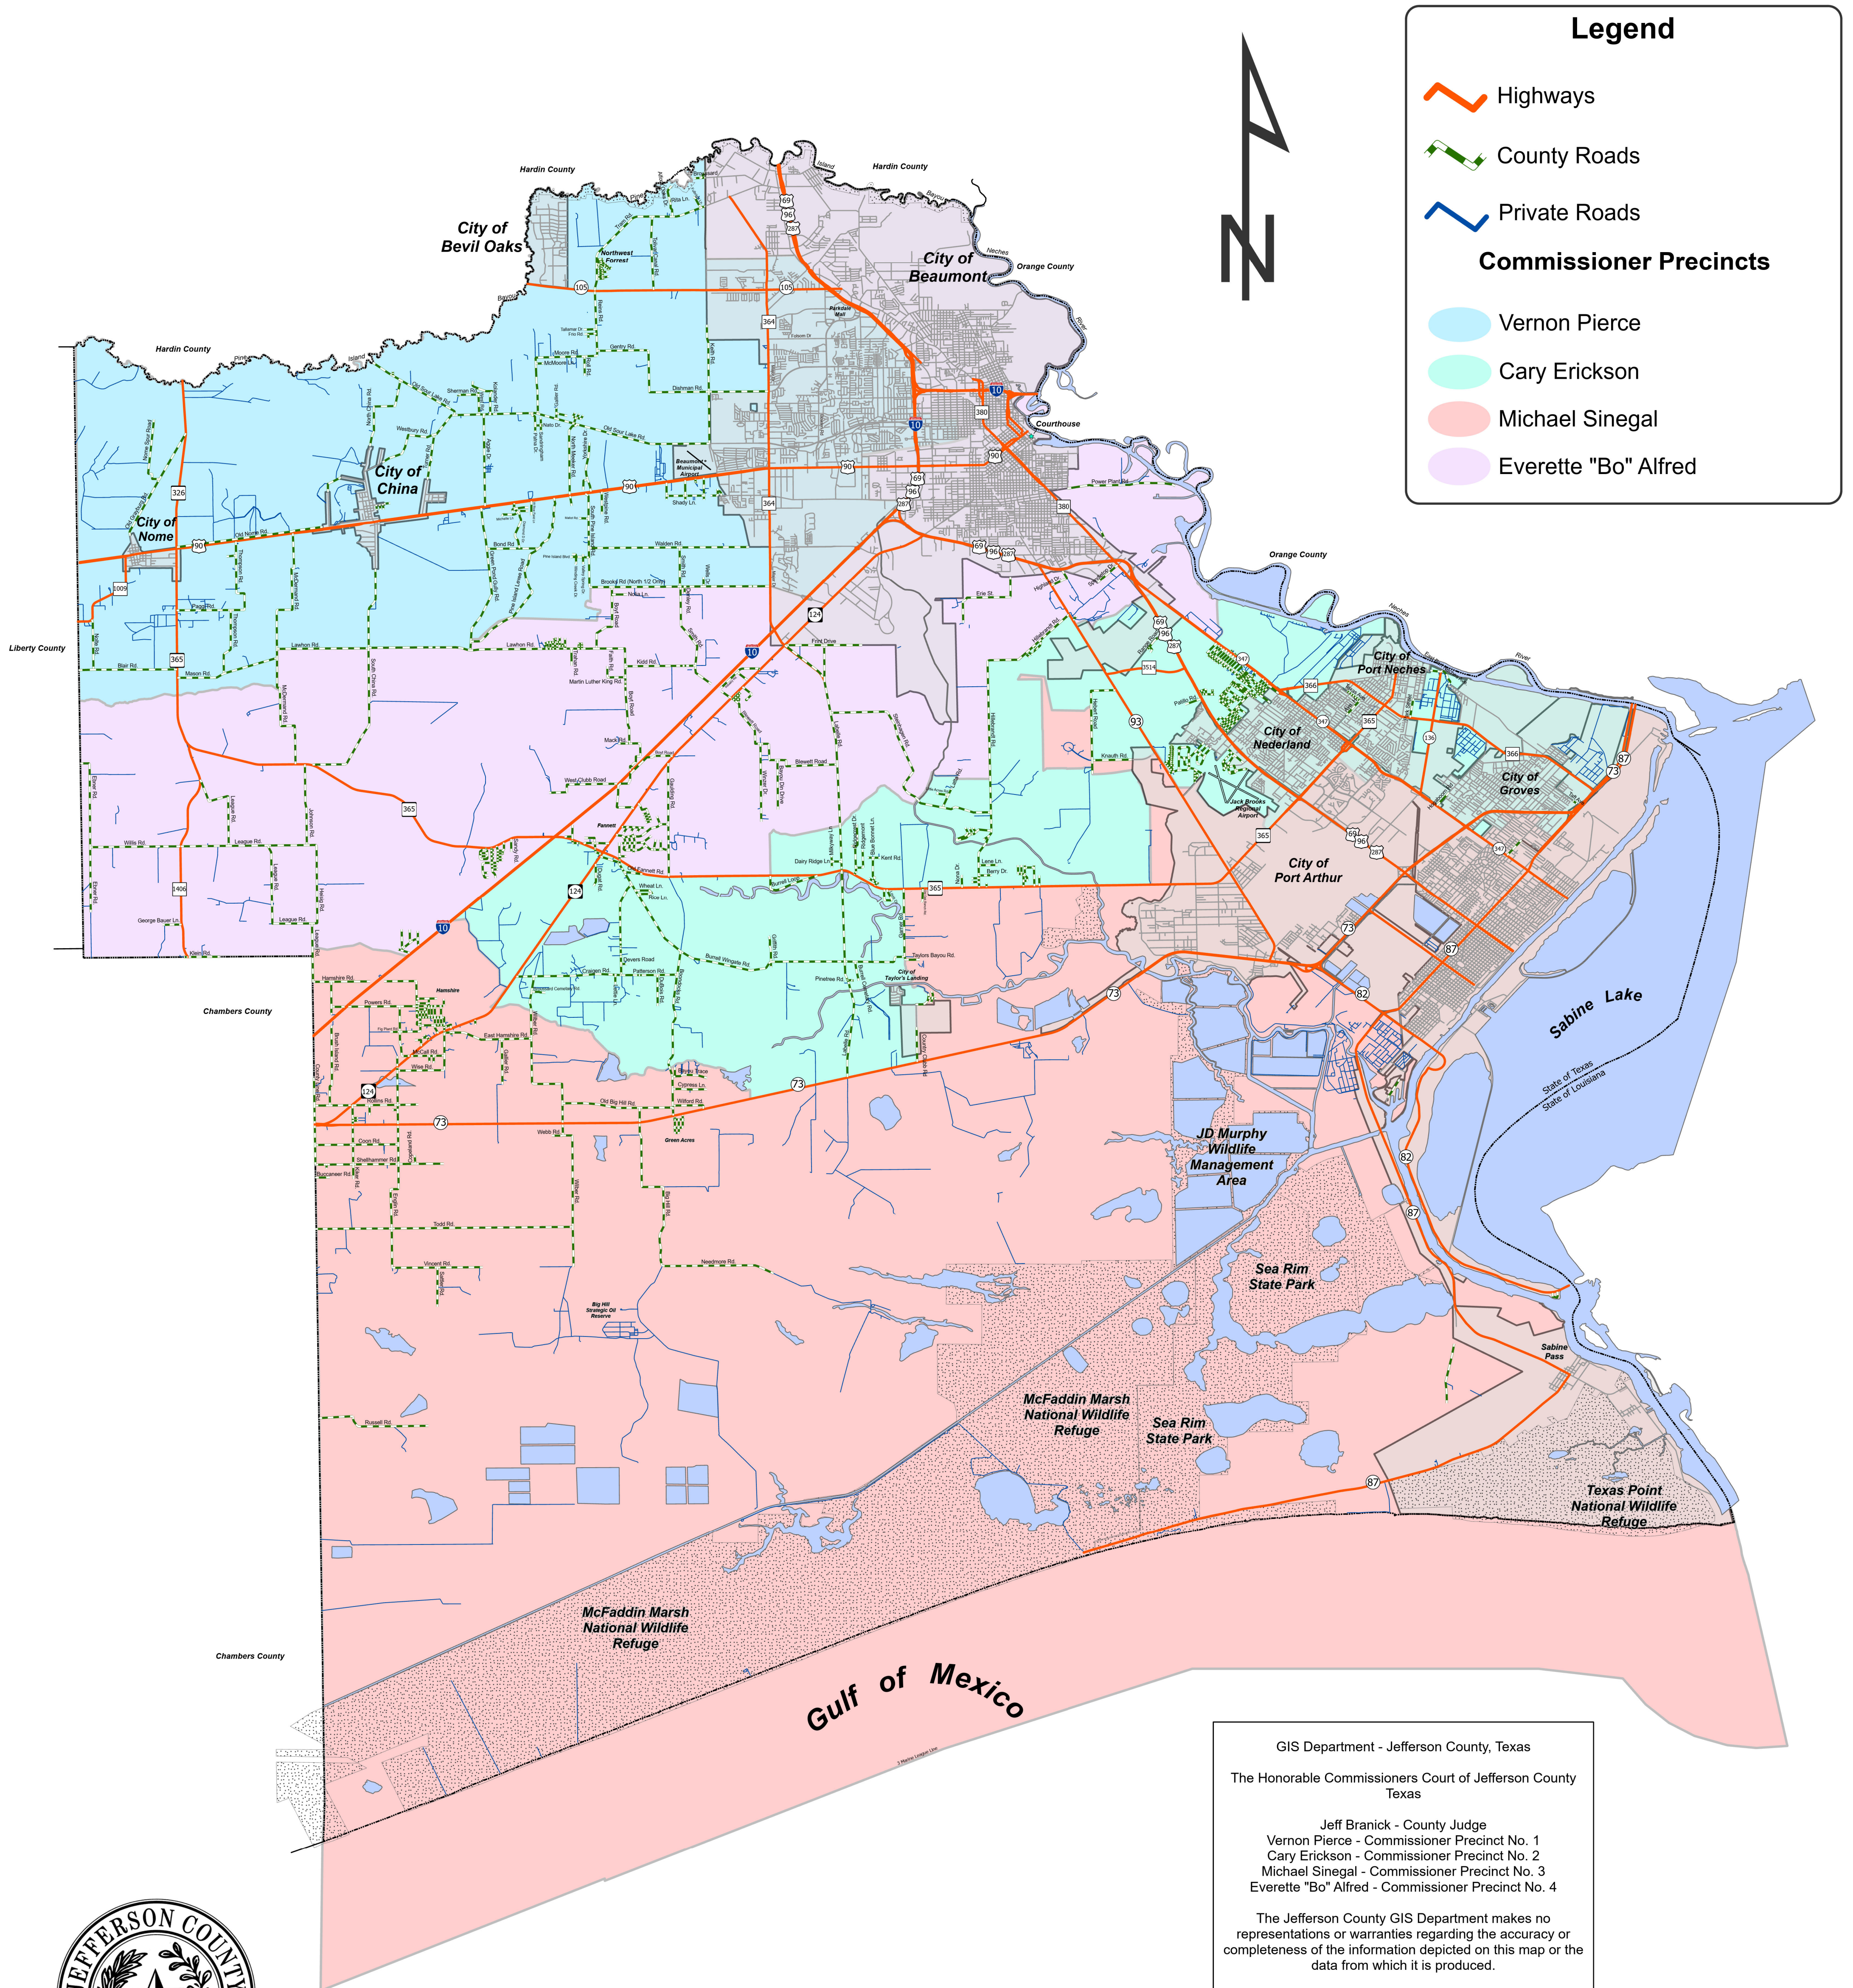

Jefferson County, Texas

Commissioner Precincts

Legend

- Highways
- County Roads
- Private Roads

Commissioner Precincts

- Vernon Pierce
- Cary Erickson
- Michael Sinegal
- Everette "Bo" Alfred

GIS Department - Jefferson County, Texas
 The Honorable Commissioners Court of Jefferson County
 Texas

Jeff Branick - County Judge
 Vernon Pierce - Commissioner Precinct No. 1
 Cary Erickson - Commissioner Precinct No. 2
 Michael Sinegal - Commissioner Precinct No. 3
 Everette "Bo" Alfred - Commissioner Precinct No. 4

The Jefferson County GIS Department makes no representations or warranties regarding the accuracy or completeness of the information depicted on this map or the data from which it is produced.

This map IS NOT suitable for navigational purposes and does not purport to depict or establish the boundaries between private and public land.

This map indicates various political subdivisions of Jefferson County, Texas. While the map does its best to show locations of all boundaries, please understand that various boundaries follow the same course.